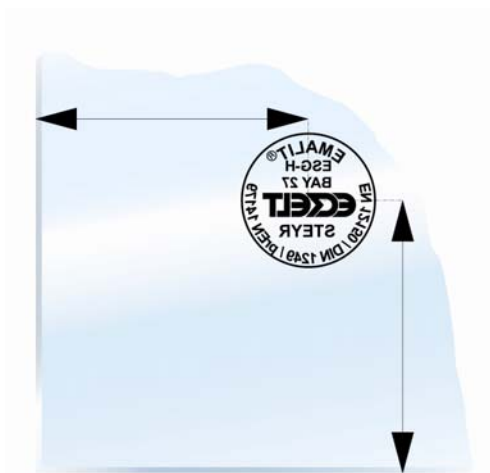

## Standard marking and location

View from outside

FT-HST with „SOFT COATINGS“

FT-HST EMALIT

Standard colour white, on white enameled glass stamp colour light grey

Marking SECURIT-HST

**Other FT-HST Glass**

**Standard stamp location**

Viewed from outside approx. 45 x 45 mm from the left bottom corner to centre line.