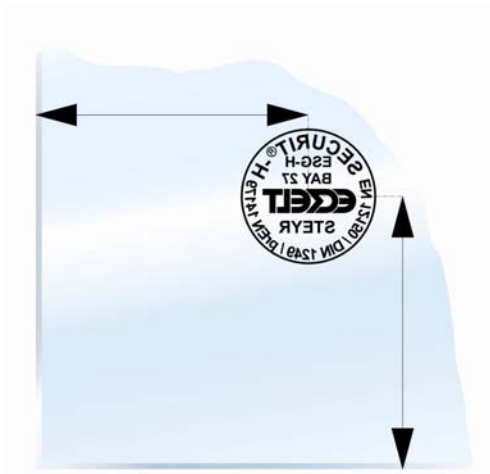

## Standard marking and location

View from outside

FT-HST with „SOFT COATINGS“

FT-HST EMALIT

Standard colour white, on white enameled glass stamp colour light grey

Marking SECURIT-HST

**Other FT-HST Glass**

**Standard stamp location**

Viewed from outside approx. 45 x 45 mm from the left bottom corner to centre line.